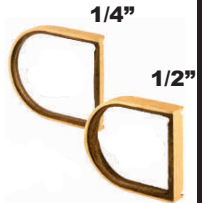

Vertical Deadbolt Locks Jimmy-Proof Vertical Single Cylinder Deadlock

- Interlocking single cylinder deadbolt with flat, angle, or combination of both strikes.
- Solid bronze construction with brushed brass finish or a brushed chrome finish.
- Mounts to wood or metal doors and frames.
- Each lockset consists of: lock, strike(s), rim cylinder, 2 keys, screw pack, cylinder trim ring, mounting plate and instructions.

Part #	Finish	Strike	Price
PRSE15316	Brushed Brass	Angled	\$128.95
PRSE15326	Brushed Brass	Flat	\$128.95
PRSE15328	Brushed Chrome	Flat	\$123.65

Single Cylinder Slamlock

- "The Original" Single Cylinder Slamlock With Flat Strike.
- Solid bronze construction
- Consists of: cylinder, 2 keys, screw pack, mounting plate and instructions.

PRSE70007
\$28.31

600 Series Strike Plates

Angle Strike Plate
Replacement strike plate - jimmy-proof deadlock brushed brass finish

PRSE15304 **\$22.57**

Flate Strike Plate
Replacement strike plate - jimmy-proof deadlock brushed brass finish

PRSE15305
\$23.31

Case-Raising Brackets

Designed to raise the lock flush with the jamb, these brackets are meant to be used for double-bolt vertical deadlocks and slamlocks.

PRSE15308
1/4" Bracket
\$25.43