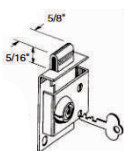

PRIME-LINE®

Mailbox Deadbolt Lock

PRS-4049
$9.53

Electric Key Switch

PRGD52142
$37.09

Emer. Release Kit

PRGD52143
$26.49