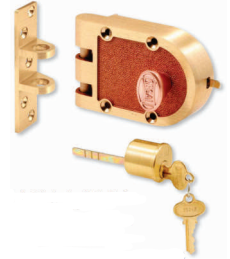

Vertical Deadbolt Locks Jimmy-Proof Vertical Single Cylinder Deadlock

- Interlocking single cylinder deadbolt with flat, angle, or combination of both strikes.
- Solid bronze construction with brushed brass finish or a brushed chrome finish.
- Mounts to wood or metal doors and frames.
- Each lockset consists of: lock, strike(s), rim cylinder, 2 keys, screw pack, cylinder trim ring, mounting plate and instructions.

Part #	Finish	Strike	Price
PRSE15316	Brushed Brass	Angled	\$128.95
PRSE15326	Brushed Brass	Flat	\$128.95
PRSE15328	Brushed Chrome	Flat	\$123.65

Single Cylinder Slamlock

- "The Original" Single Cylinder Slamlock With Flat Strike.
- Solid bronze construction
- Consists of: cylinder, 2 keys, screw pack, mounting plate and instructions.

Part #	Finish	Keying	Price
PRSE14327	Brushed Brass	KD	\$122.48
PRSE14329	Brushed Chrome	KD	\$135.20

Replacement Cylinders

Zinc With Brass Plated Finish

PRSE66007
\$17.92

Solid Brass With Brushed Brass Finish

PRSE15305
\$23.31

Case-Raising Brackets

Designed to raise the lock flush with the jamb, these brackets are meant to be used for double-bolt vertical deadlocks and slamlocks.

PRSE15308
1/4" Bracket
\$25.43