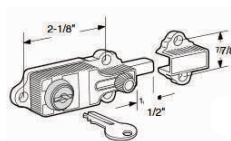

PRSE15305
\$23.31

Case-Raising Brackets

Designed to raise the lock flush with the jamb, these brackets are meant to be used for double-bolt vertical deadlocks and slamlocks.

PRSE15308
1/4" Bracket
\$25.43

Keyed Sash Lock

PRU-9863
\$12.82

Chain Door Guard

PRU-9907
\$9.76

Garage Door Inside Deadlock

PRGD52118
\$11.65

Keyed Bolt Lock

PRU-9997
\$28.19

Keyed Bolt Lock

PRU-9919
\$28.19

Deadbolt Lock

PRU-9885
\$16.00

Gibcloser®

- Neat, compact and durable
- U.L. Listed • for interior use only
- Suitable for use with doors up to 150 lbs.
- Non-handed • maintenance free
- Die-cast zinc alloy body incorporates two torsion springs
- Adjustable pressure exerts a variable closing force on doors