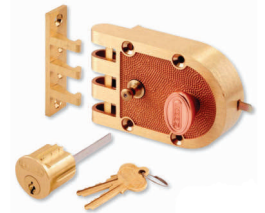

Vertical Deadbolt Locks Jimmy-Proof Vertical Single Cylinder Deadlock

- Interlocking single cylinder deadbolt with flat, angle, or combination of both strikes.
- Solid bronze construction with brushed brass finish or a brushed chrome finish.
- Mounts to wood or metal doors and frames.
- Each lockset consists of: lock, strike(s), rim cylinder, 2 keys, screw pack, cylinder trim ring, mounting plate and instructions.

Part #	Finish	Strike	Price
PRSE15316	Brushed Brass	Angled	\$128.95
PRSE15326	Brushed Brass	Flat	\$128.95
PRSE15328	Brushed Chrome	Flat	\$123.65

Single Cylinder Slamlock

- "The Original" Single Cylinder Slamlock With Flat Strike.
- Solid bronze construction
- Consists of: cylinder, 2 keys, screw pack, mounting plate and instructions.

Part #	Finish	Keying	Price
PRSE14327	Brushed Brass	KD	\$122.48
PRSE14329	Brushed Chrome	KD	\$135.20

Replacement Cylinders

Zinc With Brass Plated Finish

PRSE66007
\$17.92

Solid Brass With Brushed Brass Finish

PRSE15305
\$23.31

Case-Raising Brackets

Designed to raise the lock flush with the jamb, these brackets are meant to be used for double-bolt vertical deadlocks and slamlocks.

PRSE15308
1/4" Bracket
\$25.43