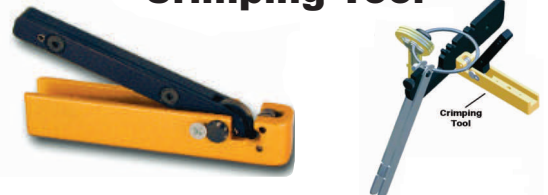

Crimping Tool

KS271D