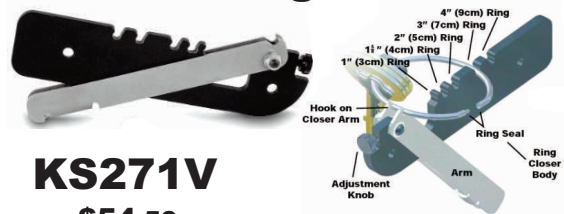

The KeySure Key Controller

Using the KeySure Keycontroller is an excellent way to keep track of keys and other items not regularly accessed or being held for emergencies.

The patented device is a simply operated, non-electronic, water resistant, keyless lockbox. once snapped shut, THE BOX MUST BE PHYSICALLY BROKEN IN ORDER TO GET TO THE CONTENTS. Each box has large labels for signatures and other identifying information. it's the only confidential, keyless lockbox that forms a security seal.

KY101B
Opaque/Blue Box

KY102C
Clear Box

Dimensions:
3.75" x 3" x 0.75"

\$7.90 ea

Tamper Proof Key Rings

Our Tamper-Proof Key Rings®, made of solid and braided stainless steel, use a patented closing and sealing technique that allows you to use the whole ring to flip through your keys without them bumping up against a "raised seal" that does nothing to guarantee the security of your keys. every ring comes engraved with a unique serial number for identification purposes.

Part #	Description	Key Cap.	Price
KS279	1" Diam. Solid Ring	14	\$5.53
KS279F	1" Diam. Flex Ring	14	\$7.93
KS278	1 5/8" Diam. Solid Ring	22	\$5.79
KS278F	1 5/8" Diam. Flex Ring	22	\$8.00
KS270	2" Diam. Solid Ring	30	\$6.32
KS270F	2" Diam. Flex Ring	30	\$9.19
KS277	3" Diam. Solid Ring	46	\$6.84
KS277F	3" Diam. Flex Ring	46	\$10.18
KS272	4" Diam. Solid Ring	66	\$7.71
KS272F	4" Diam. Flex Ring	66	\$11.13

Crimping Tool

KS271D

\$136.18

Closing Tool

KS271V

\$54.50

Cutting Tool

KS271X