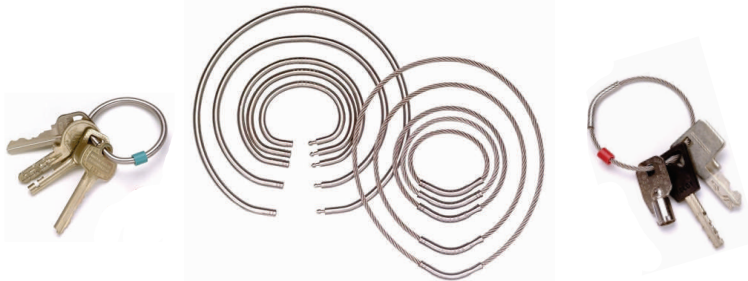

The KeySure Key Controller

Using the KeySure Keycontroller is an excellent way to keep track of keys and other items not regularly accessed or being held for emergencies.

The patented device is a simply operated, non-electronic, water resistant, keyless lockbox. once snapped shut, THE BOX MUST BE PHYSICALLY BROKEN IN ORDER TO GET TO THE CONTENTS. Each box has large labels for signatures and other identifying information. it's the only confidential, keyless lockbox that forms a security seal.

KY101B
Opaque/Blue Box

KY102C
Clear Box

Dimensions:
3.75" x 3" x 0.75"

\$7.90 ea

Tamper Proof Key Rings

Our Tamper-Proof Key Rings®, made of solid and braided stainless steel, use a patented closing and sealing technique that allows you to use the whole ring to flip through your keys without them bumping up against a "raised seal" that does nothing to guarantee the security of your keys. every ring comes engraved with a unique serial number for identification purposes.

Part #	Description	Key Cap.	Price
KS279	1" Diam. Solid Ring	14	\$5.53
KS279F	1" Diam. Flex Ring	14	\$7.93
KS278	1 5/8" Diam. Solid Ring	22	\$5.79
KS278F	1 5/8" Diam. Flex Ring	22	\$8.00
KS270	2" Diam. Solid Ring	30	\$6.32
KS270F	2" Diam. Flex Ring	30	\$9.19
KS277	3" Diam. Solid Ring	46	\$6.84
KS277F	3" Diam. Flex Ring	46	\$10.18
KS272	4" Diam. Solid Ring	66	\$7.71
KS272F	4" Diam. Flex Ring	66	\$11.13