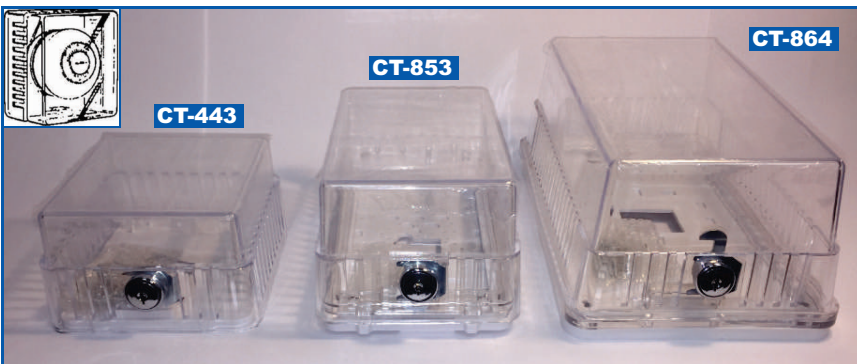

\$11.95 each

Fits 36" doors  
Cadmium plated,  
Steel hinge bracket  
Durable plastic end  
Cap and bracket.

**CBA-48 (Aluminum)**

**CBBR-48 (Dark Bronze)**

**CBW-48 (White)**

**Thermostat Guards** \*All thermostat's are keyed alike to classic key

Effective, tamper-proof, clear plastic thermostat guards prevent unauthorized changes in thermostat settings.

Small clear plastic guard with lock fits CTT87F with sub base.  
Inside Dimensions:  
3-7/8" X 4-3/8" X 3-1/2"

**CT443**  
\$28.35 each

Medium clear plastic guard with lock dual mounting with solid and ring base inside dimensions:  
6-3/8" X 3-1/2" X 3-1/4"

**CT853**  
\$30.24 each

Large clear plastic guard with lock for new Honeywell Chronotherms  
Inside Dimensions:  
8-1/4" X 5-3/8" X 3-1/2"