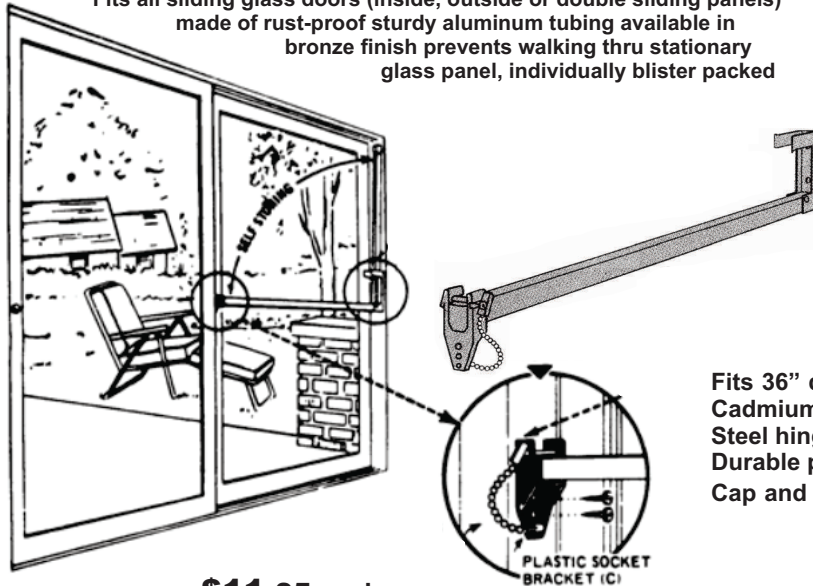

**Charlie-Bar Sliding Patio Door Lock**

Fits all sliding glass doors (inside, outside or double sliding panels) made of rust-proof sturdy aluminum tubing available in bronze finish prevents walking thru stationary glass panel, individually blister packed

\$11.95 each

Fits 36" doors  
Cadmium plated,  
Steel hinge bracket  
Durable plastic end  
Cap and bracket.

**CBA-48 (Aluminum)**

**CBBR-48 (Dark Bronze)**

**CBW-48 (White)**

**Thermostat Guards** \*All thermostat's are keyed alike to classic key

Effective, tamper-proof, clear plastic thermostat guards prevent unauthorized changes in thermostat settings.

Small clear plastic guard with lock fits CTT87F with sub base.  
Inside Dimensions:  
3-7/8" X 4-3/8" X 3-1/2"

**CT443**  
\$28.35 each

Medium clear plastic guard with lock dual mounting with solid and ring base inside dimensions:  
6-3/8" X 3-1/2" X 3-1/4"

**CT853**  
\$30.24 each

Large clear plastic guard with lock for new Honeywell Chronotherms  
Inside Dimensions:  
8-1/4" X 5-3/8" X 3-1/2"